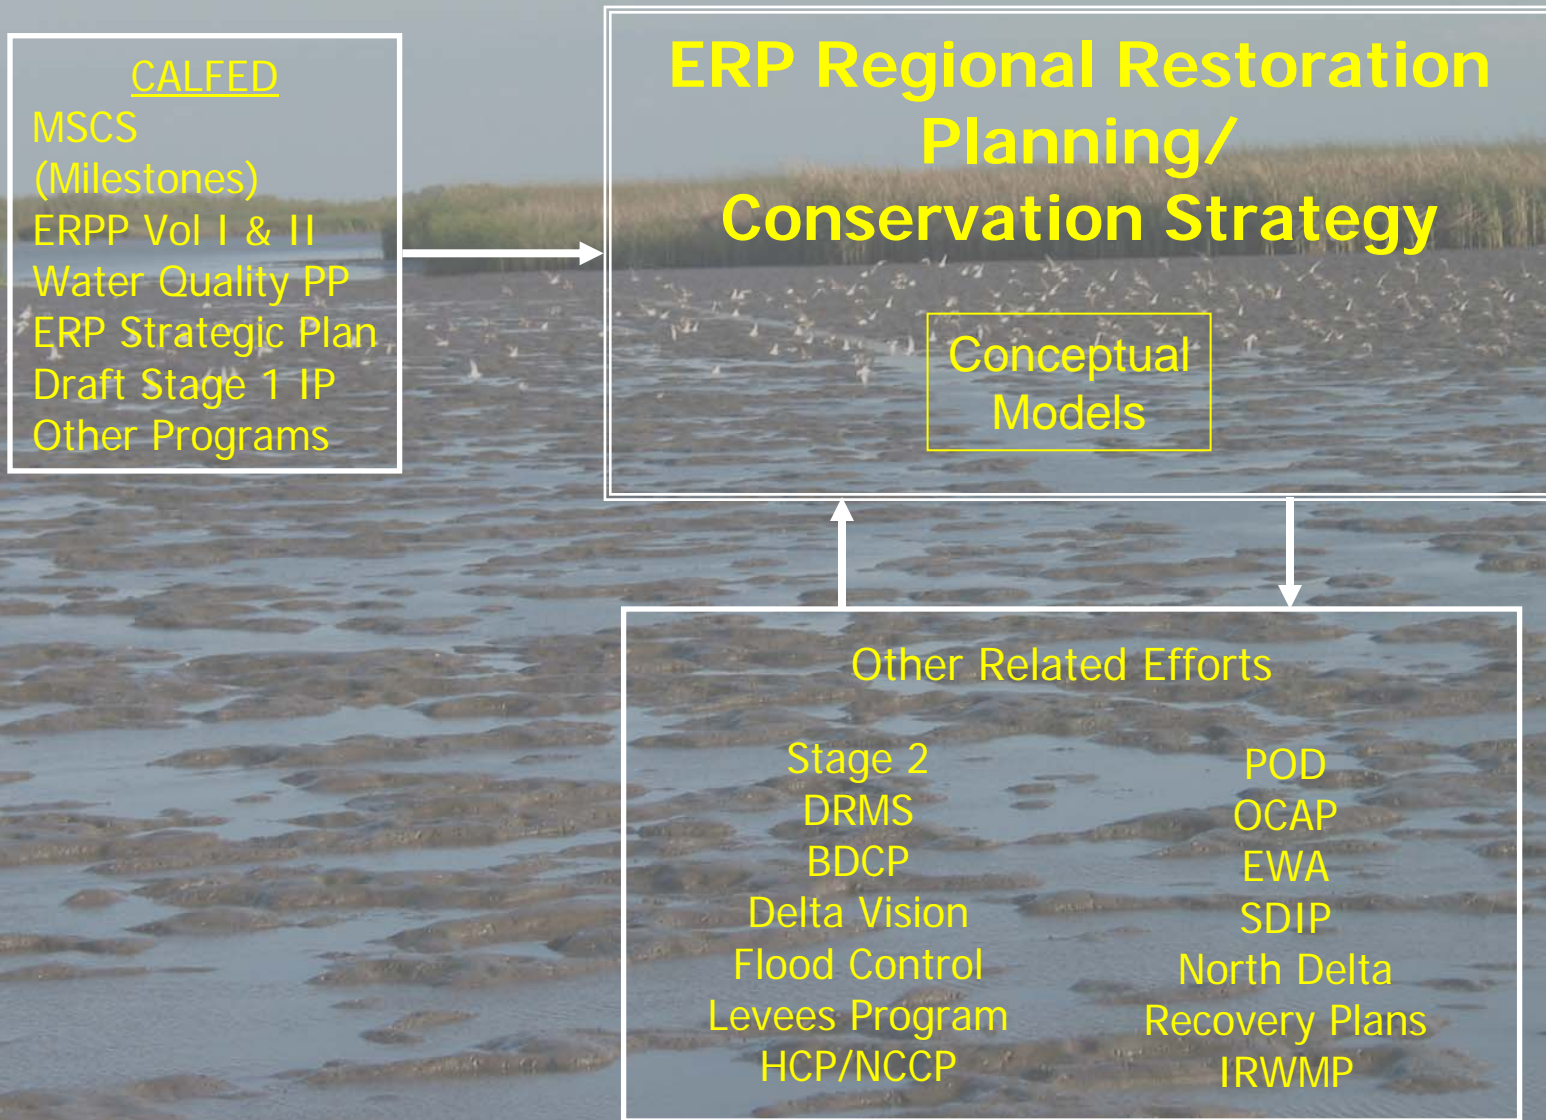

# Delta Planning

Where are we now

Delta Restoration Plan (DRERIP)

Conceptual Models

Monitoring and Research

# Delta Planning

**Historical USGS Maps (Surveyed 1906-1915)  
Cache Slough Area**

**Aerial Photographs (1937)**

- Ephemeral
- Perennial
- Water
- Marsh